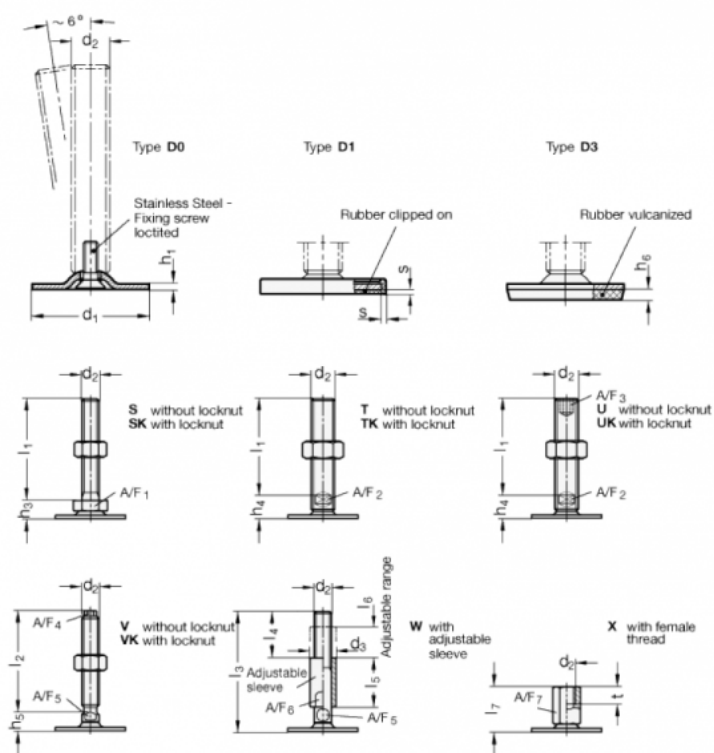

Article number: 204180M1080D0SK
 Description: E+G levelling foot
 GN 41-80-M10-80-D0-SK
 Note: SK With nut, External hexagon at the bottom

Measures

- A/F1 = 17
- d1 = 80
- d2 = M10
- h1 = 3
- h3 = 11
- h6 =
- l1 = 80
- s =